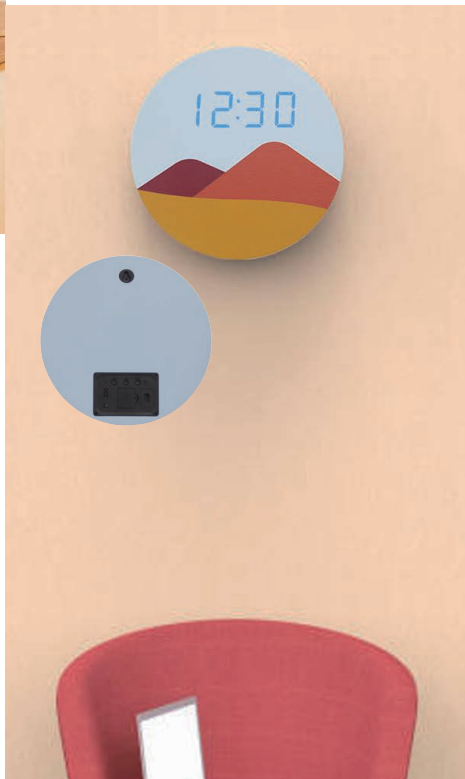

EC-W117R

Rechargeable Pattern Wall Clock

Size: 23.8*23.8*1.8cm

Net weight:800g

Material: MDF+PVC

Power: 5M USB cable (incl.)

*Rechargeable battery:8000mAh

*Time display

*12/24H switch

*Auto dimming

*Time memory function

*Pattern custom