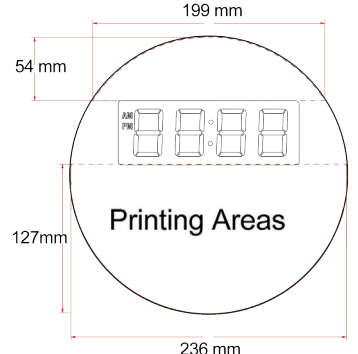

WOODEN PATTERN WALL CLOCK