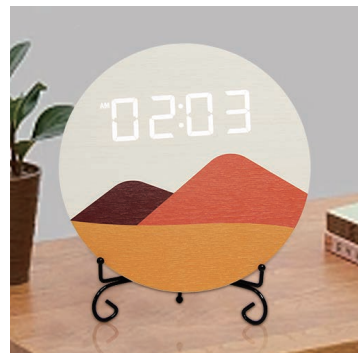

WOODEN PATTERN WALL CLOCK