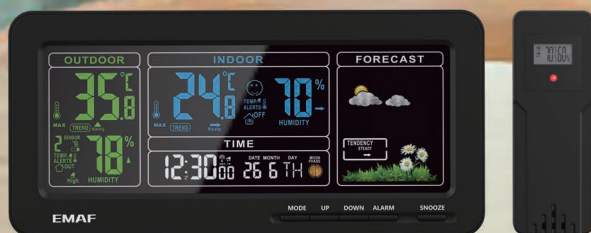

EM-D002W

RF Weather Station Clock

Size: 19.7*9.4*2.48cm

Sensor size: 105*38*22mm

Net weight:345g

Material: ABS

Power: 2*AAA batteries/USB cable

*Time, calendar display

*Dual alarm& snooze function

*Default language is English(U.S. version)

*Simulation weather forecast

*Comfort level display

*Indoor/outdoor temperature&humidity display

*up to 3 outdoor sensors

WEATHER STATION